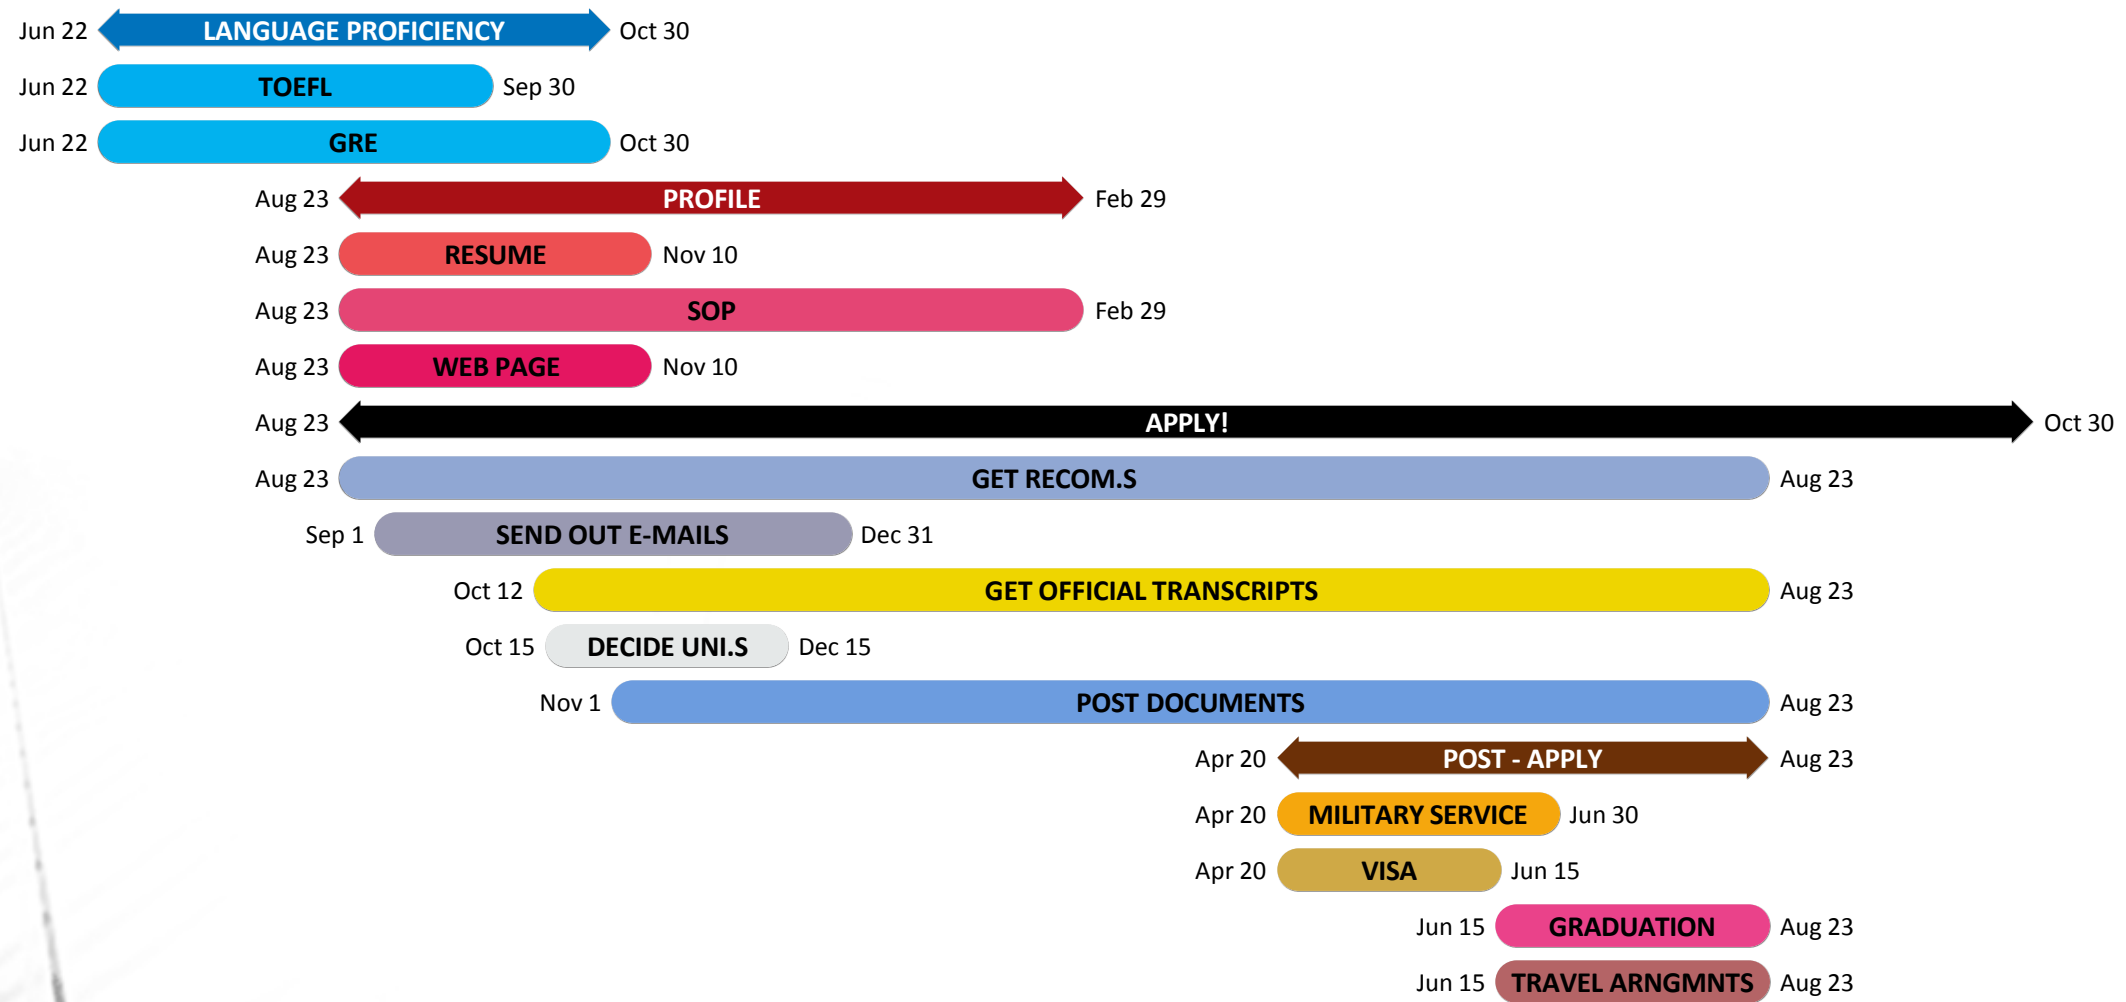

How to Apply

Your Road Map (Pre-apply)

Ashkan Banitalebi

Today

DECIDE

If you haven't done that yet!

We are assuming you have done so! So you better have!

It's going to be **EXPENSIVE!**

Chose Your Field of Study

It's IMPORTANT!

#جدی #بخدا

TOEFL & GRE (& IELTS)

- When to take them
- What to study
- Whether or not to take classes
- Which one to take first
-

More details in separate speech.

Your Profile

Select the Universities

- Based on country?
- Based on rank?
- Based on weather (region)?
- Based on your TOEFL/GRE grades?
- Based on fees, whether or not they need some specific document, etc .
-

More details in separate speech.